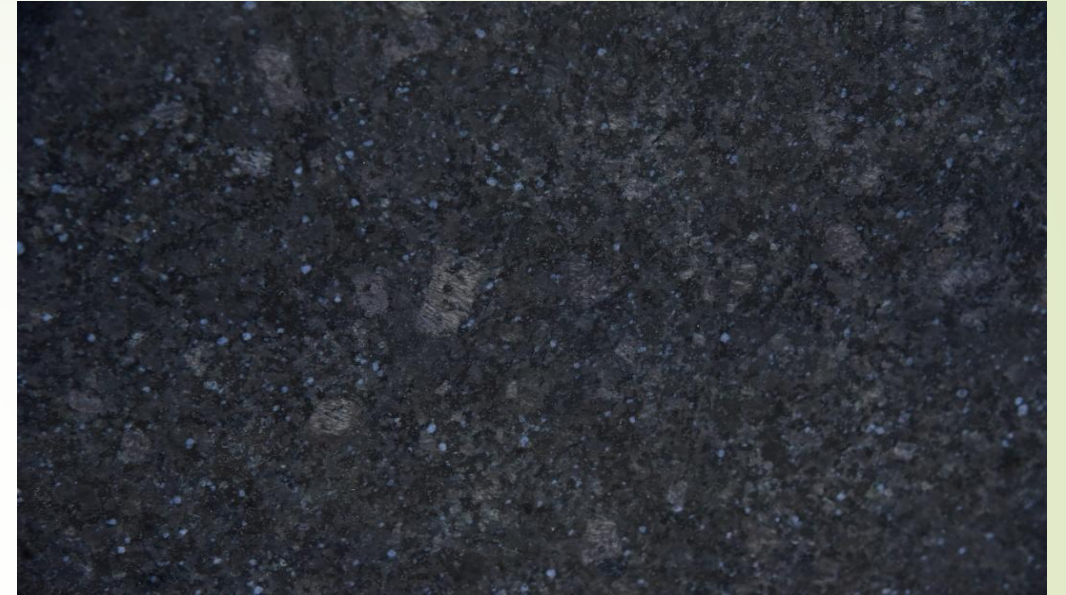

# SWEET PINK

SPECIFICATIONS:-

THICKNESS- 15-30 mm

VARIETY- Natural Granite