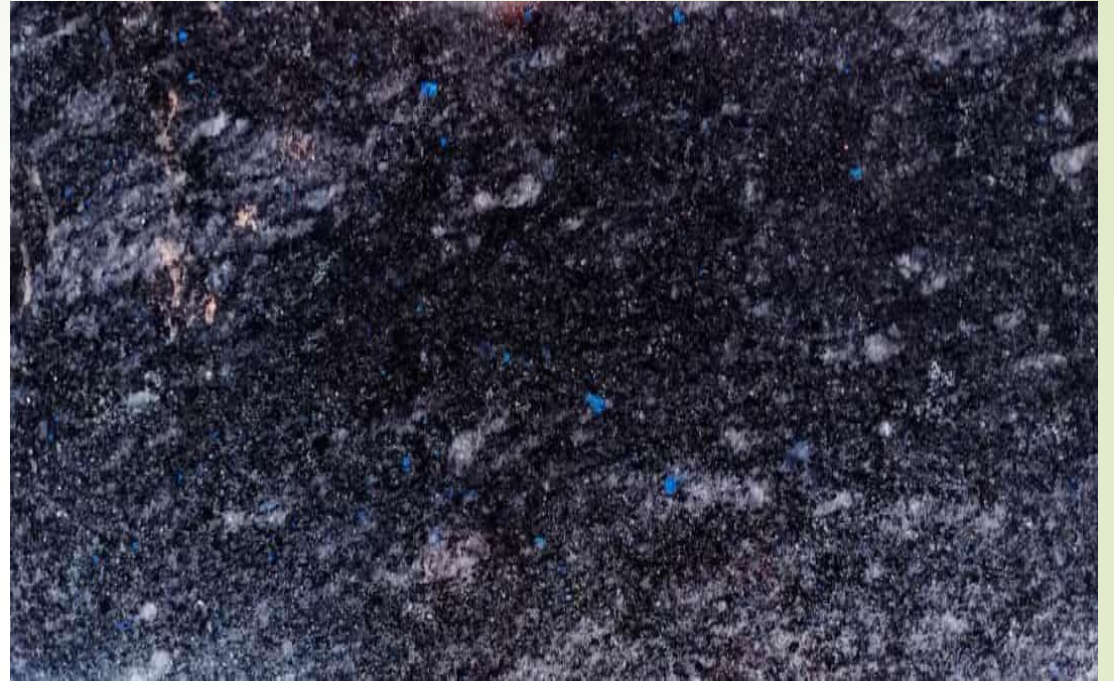

BLUE DOT BLACK

SPECIFICATIONS:-

THICKNESS- 15-30 mm

VARIETY- NATURAL GRANITE