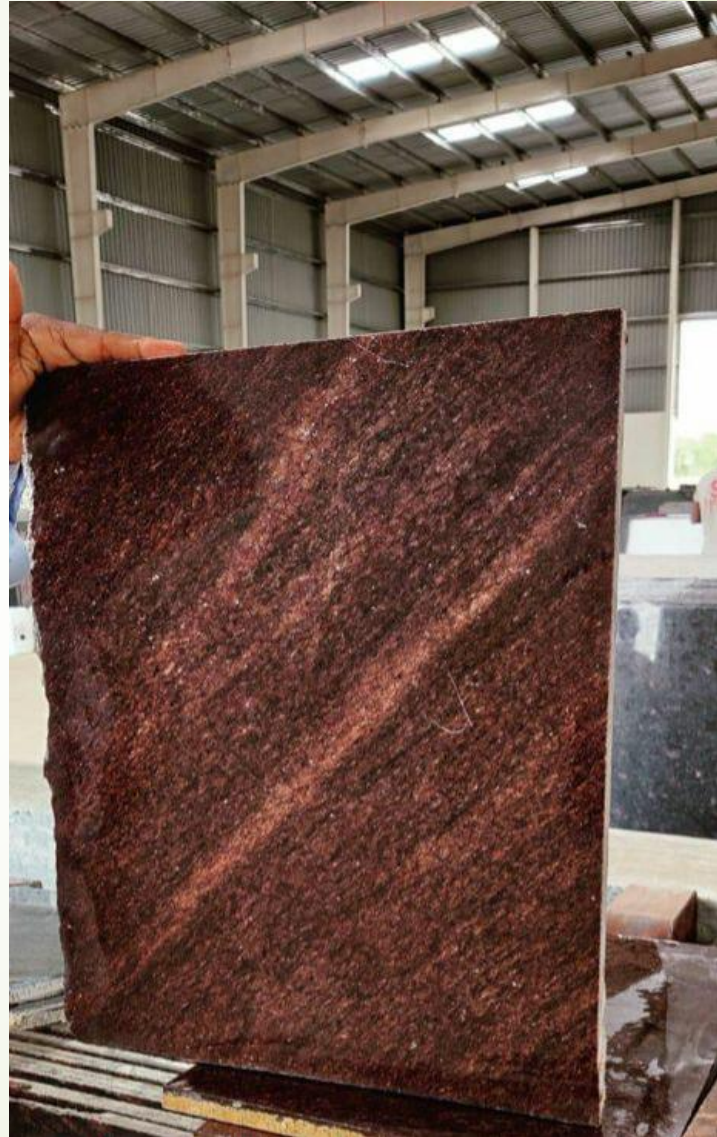

FANTASY BROWN

SPECIFICATIONS:-

THICKNESS- 15-30 mm

VARIETY- NATURAL GRANITE