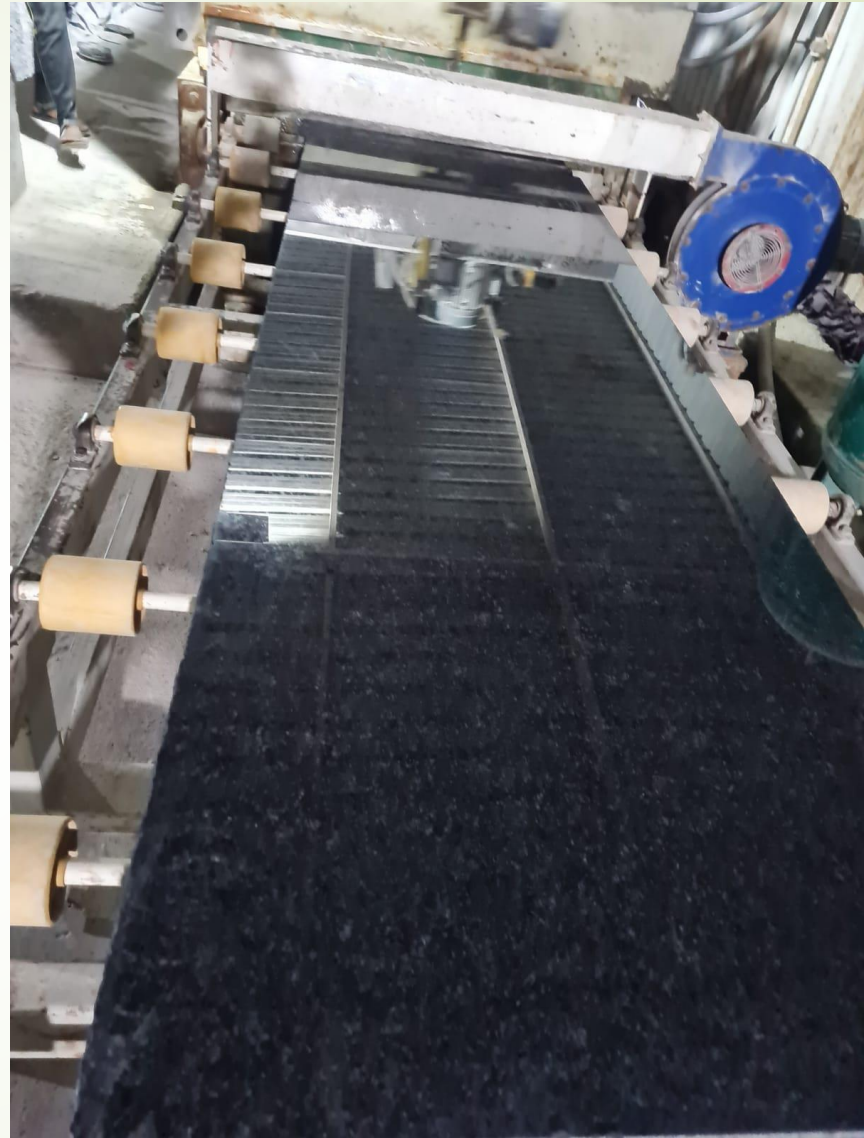

RAJASTHAN BLACK

SPECIFICATIONS:-

THICKNESS- 15-30 mm

VARIETY- NATURAL GRANITE